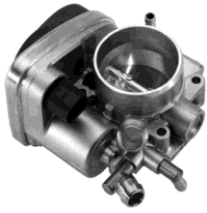

ACTUATOR

408-238-022-003Z

THROTTLE VALVE (TV)

Diameter [mm] (T51): 52

Accessories (T52): Without Gasket (T55)

Electronic (T70)

Recommended Accessories (T80): Gasket: GM 55559381 8 25 943 -> 55564973 8 25 026 (+) Code.

Production WEM or GM 90572766 8 28 400 (-) Code Production WEM

CHEVROLET

Cruze (J300); Cruze Hatchback (J305)