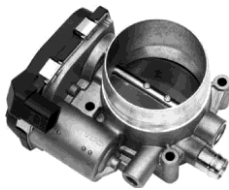

SUZUKI

Misc.

A2C59513206

THROTTLE VALVE (TV)

Diameter [mm] (T51): 76

Accessories (T52): With Gasket (T54)

Electronic (T70)

BMW

1 Coupe (E82); 1 Convertible (E88); 3 (E90); 3 Touring (E91); 3 Coupe (E92); 3 Convertible (E93); 7 (F01, F02, F03, F04); X6 (E71, E72); Z4 (E89)