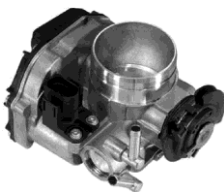

**408-237-111-015Z****THROTTLE VALVE (TV)**

Diameter [mm] (T51): 56

Accessories (T52): Without Gasket (T55)

Electronic (T70), Mechanical (T71)

Recommended Accessories (T80): Gasket: VW n/a

AUDI

A3 (8L1)

SEAT