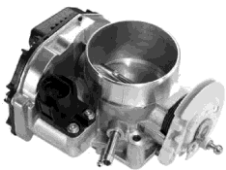

408-237-221-003Z

THROTTLE VALVE (TV)

Diameter [mm] (T51): 64

Accessories (T52): Without Gasket (T55)

Electronic (T70), Mechanical (T71)

Recommended Accessories (T80): Gasket: VW n/a

AUDI

A4 (8D2, B5); A6 (4B, C5); A8 (4D2, 4D8)

VW

Passat (3B2)