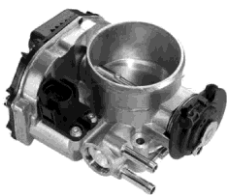

408-237-120-001Z

THROTTLE VALVE (TV)

Diameter [mm] (T51): 68

Accessories (T52): Without Gasket (T55)

Electronic (T70), Mechanical (T71)

Recommended Accessories (T80): Gasket: VW n/a

VW

Golf III Variant (1H5); Passat Variant (3A5, 351); Sharan (7M8, 7M9, 7M6);